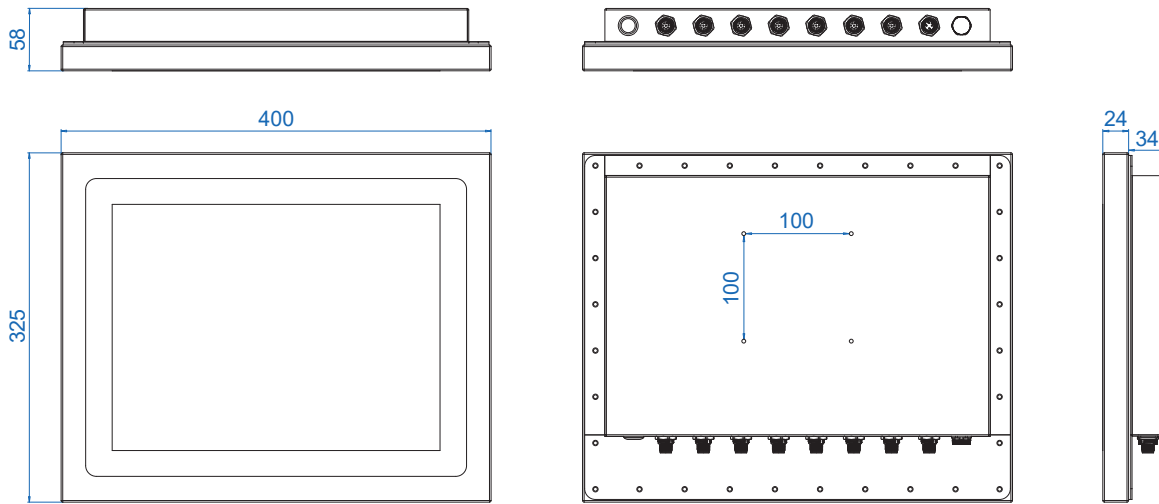

Specifications

Panel	
Panel Type	TFT LED LCD
Size	15"
Max. Resolution	1024 x 768
Brightness (cd/m2)	250 nits
Touch Screen	
Touch Screen Type	10-Point Projected Capacitive
Transparency	90%
Surface Hardness	≥ 7H
Control Interface	USB
System	
Processor	Intel® Core™ i3-1215U/i5-1235U/i7-1255U (15W TDP)
Chipset	Intel SoC
Memory	1 DDR4-3200 MHz SO-DIMM, up to 32GB
Graphics	Intel Iris X ^e Graphics
OS	Win10, Win11, Linux
I/O Interface	
COM	2 M12 A-coded COM RS-232
USB	3 M12 A-coded with 6 USB2.0
LAN	2 M12 A-coded 1G LAN by Intel I219/I226
Expansion	
M.2	<ul style="list-style-type: none"> ▪ 1 M.2 Key E Socket (PCIe/USB2, 2230) ▪ 1 M.2 Key B Socket (PCIe/USB3/USB2, 3052/3042) (SIM Card supported by request)

Storage	
SATA	1 SATAIII with Internal Bracket
M.2	1 M.2 Key M Socket (PCIe x4/ SATA, 2280)
Power	
Power Input	12V / 24V DC-in
Power Interface	M12 4pin A-coded
Others	
Watchdog Timer	With Watchdog Timer
Smart Management	Wake on LAN
Mechanical	
Dimensions (W x H x D)	400 x 325 x 58 mm (15.75" x 12.80" x 2.28")
Weight	6.5 kg (14.33 lb)
Mounting	VESA Mount (75 x 75, 100 x 100)
Environment	
Operating Temperature	-20°C to 60°C (-4°F to 140°F)
Storage Temperature	-25°C to 75°C (-13°F to 167°F)
Humidity	5% ~ 95% RH non-condensing
Relative Humidity	95% @60°C
IP Rating	IP69K/IP68 (Full Stainless Steel Housing)
EMC	CE, FCC

Dimensions

Unit : mm/ inch

Order Information

Model Name	Description
STC-7015-1215U	STC-7015, 15" Stainless PPC, Intel® Core™ i3-1215U, 2 COM, 6 USB, 2 LAN
STC-7015-1235U	STC-7015, 15" Stainless PPC, Intel® Core™ i5-1235U, 2 COM, 6 USB, 2 LAN
STC-7015-1255U	STC-7015, 15" Stainless PPC, Intel® Core™ i7-1255U, 2 COM, 6 USB, 2 LAN